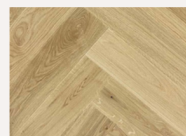

The Graphite tile is made in neutral and dark tones, which give the interior an urban and stylish look. The tile is used in the hallway and in the bathrooms.

Black faucets and switches complement the entire design, creating a modern accent.

The Graphite interior package is a bold and stylish choice that combines classic and contemporary elements. The result is a harmonious and visually appealing living environment.

Living rooms

Interior door Lirgo Bialy
Filled, with good sound insulation